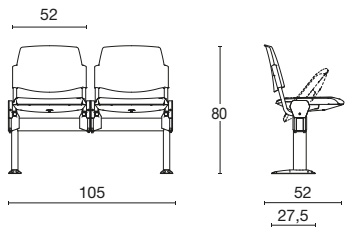

NEW BONNN

Diemme Lab / 2020

frame

polypropylene

base: chromed / black lacquered

PP
5 colours