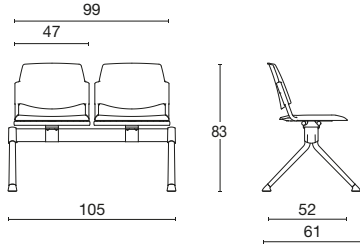

NEW BONNN

Diemme Lab / 2020

frame

polypropylene

base: chromed / black lacquered

PP
5 colours