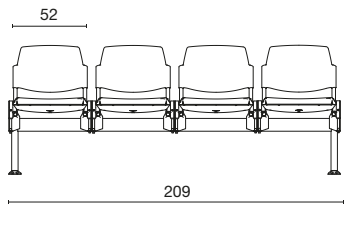

NEW BONNN

Diemme Lab / 2020

frame

polypropylene

base: chromed / black lacquered

PP
5 colours