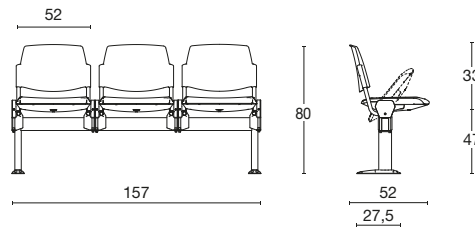

NEW BONNN

Diemme Lab / 2020

frame

polypropylene

base: chromed / black lacquered

PP
5 colours