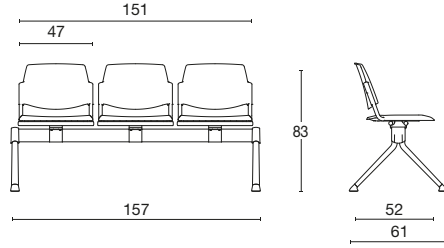

NEW BONNN

Diemme Lab / 2020

frame

polypropylene

base: chromed / black lacquered

PP
5 colours