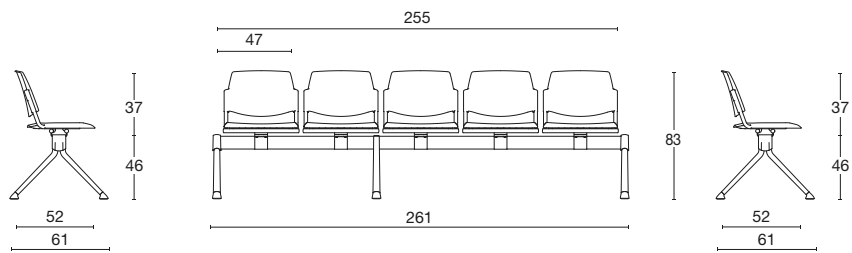

NEW BONNN

Diemme Lab / 2020

frame

polypropylene

base: chromed / black lacquered

PP
5 colours