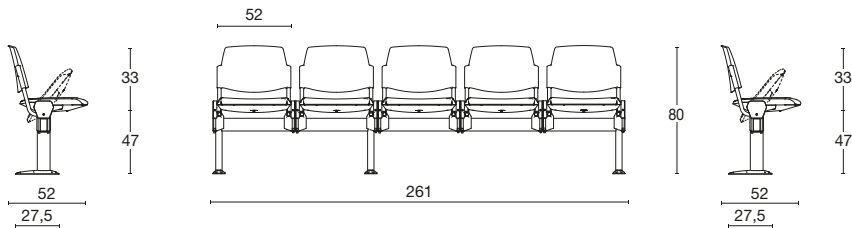

NEW BONNN

Diemme Lab / 2020

frame

polypropylene

base: chromed / black lacquered

PP
5 colours