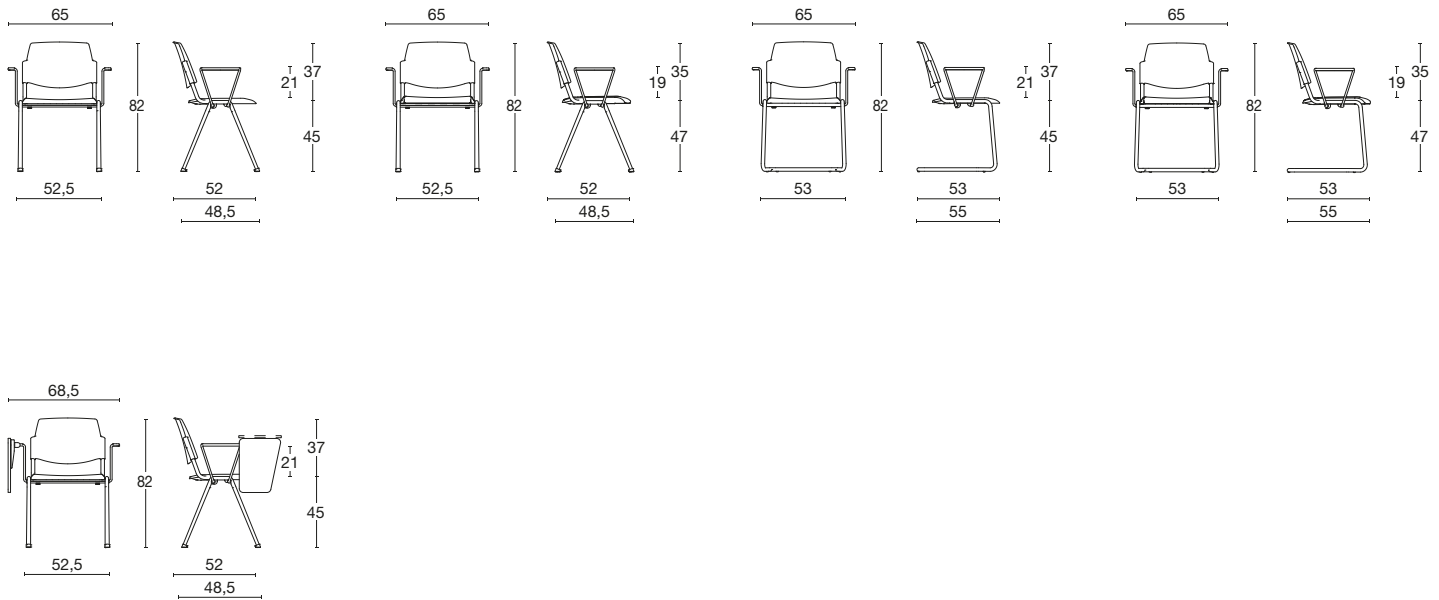

NEW BONNN

Diemme Lab / 2020

Blazer CUZ08

NEW BONNN

Diemme Lab / 2020

1° livello della UNI EN 16139:2013 / CAM / Warranty: 5 YEARS

Community chair / visitor / bench

Multifunctional stacking side or armchair, stackable available with various options: writing tablet, document tray, linking mechanisms, trolley. Seat and back in a choice of polypropylene colours, upholstered. Mesh backrest also available. The four-legged or sled frames and the armrests can be chromed or lacquered black. Two, three, four and five-seater beam units available, optionally with tip-up seat and floor fixing.