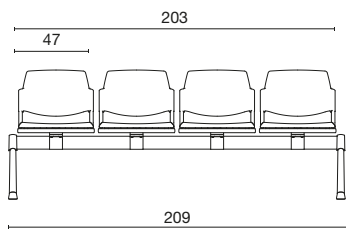

NEW BONNN

Diemme Lab / 2020

frame

polypropylene

base: chromed / black lacquered

PP
5 colours