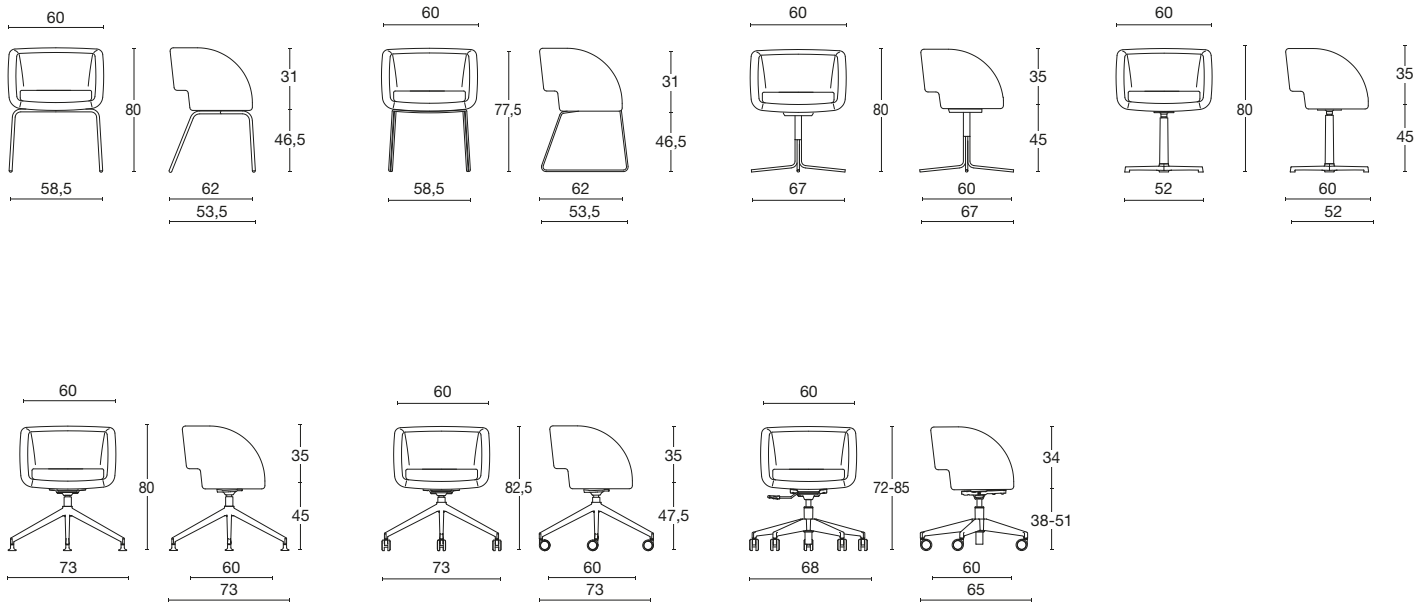

VANITY

Diemme Lab / 2007

Diemme.

VANITY

Diemme Lab / 2007

VANITY is refined and linear. The generously comfortable seat displays tightly symmetrical geometry: the curves of the upholstery converge towards the centre detail, a hole in the elliptical shape of the chair itself. In its comfort and modernity, Vanity is ideal for both leisure and extended use.

Visitor

Waiting and meeting armchair with gas mechanism; or sled frame; four legs; four tubular steel spokes; four aluminum spokes with swivel and return mechanism; or black or white lacquered pyramid base.