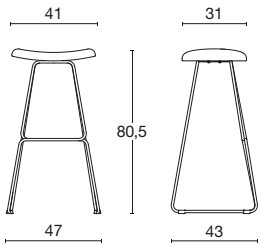

CHAT

Diemme Lab / 2020

Warranty: 5 YEARS

Visitor stool

An ideal stool for groupwork and breakout areas. Beech ply seat with polyurethane foam padding. Fixed metal frame lacquered black or white.

frame

beech plywood

base: black lacquered steel / white lacquered steel