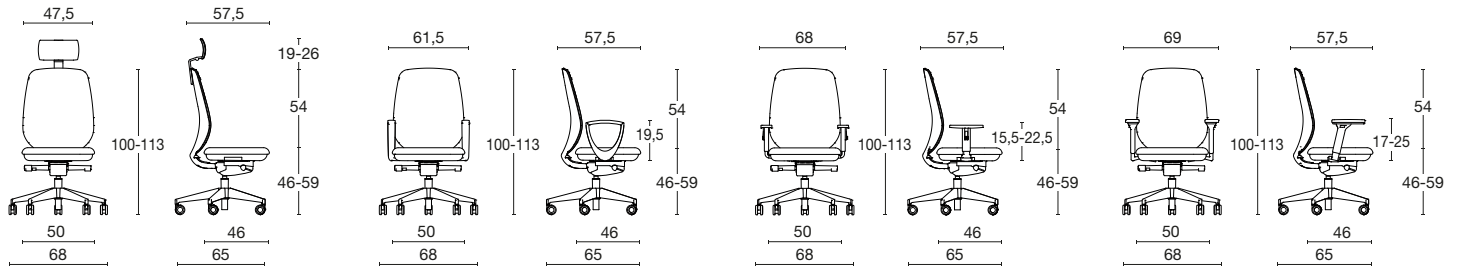

## Task chair

A task chair with backrest structure in regenerated polypropylene black or white color. Backrest available in 6 colors mesh or fully upholstered, with 3D adjustable lumbar support with up & down movement. Fully Upholstered seat. Its Mini-synchron assures gaslift regulation and backrest tilt, lockable in for positions, with anti-shock mechanism and bodyweight adjustment and Synchron mechanism assures gaslift regulation and backrest tilt, lockable in five positions, with anti-shock mechanism and bodyweight adjustment. Base in black or white nylon, or polished aluminium. Three armrest types: white or black fixed; black or white height adjustment (1D); black height and depth adjustable with rotation (3D). Optional features: headrest, slide system to adjust the seat depth, castors with holes.