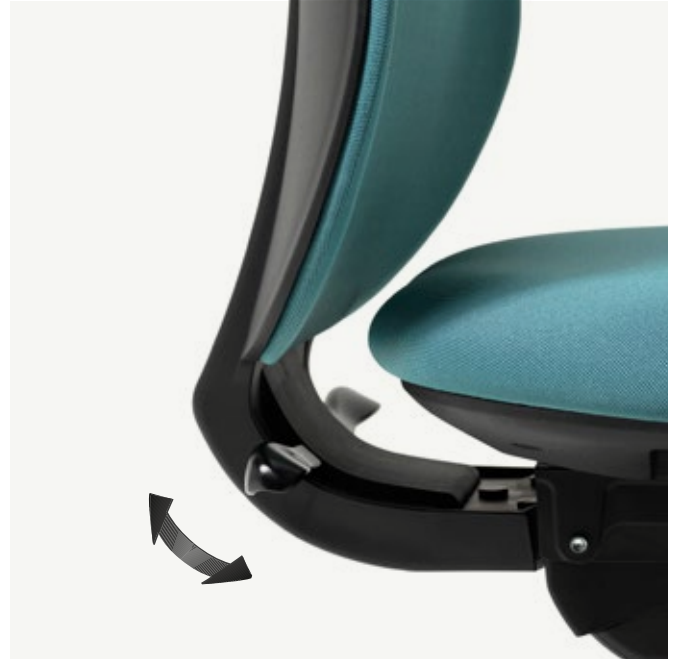

# SKIN

Angelo Pinaffo / 2021

One 3530

Mesh 1001 - One 3530

# SKIN

Angelo Pinaffo / 2021

The light and fluid shapes of SKIN's backrest conceal dynamic and very important functional features. A hidden and innovative 3D lumbar support, especially designed for Diemme, is height-adjustable via levers that are comfortably accessed when seated.

The supporting frame in partially regenerated polypropylene has a composition that makes it unusually flexible to the user's movement, thus allowing maximum freedom and ergonomic comfort in all positions.